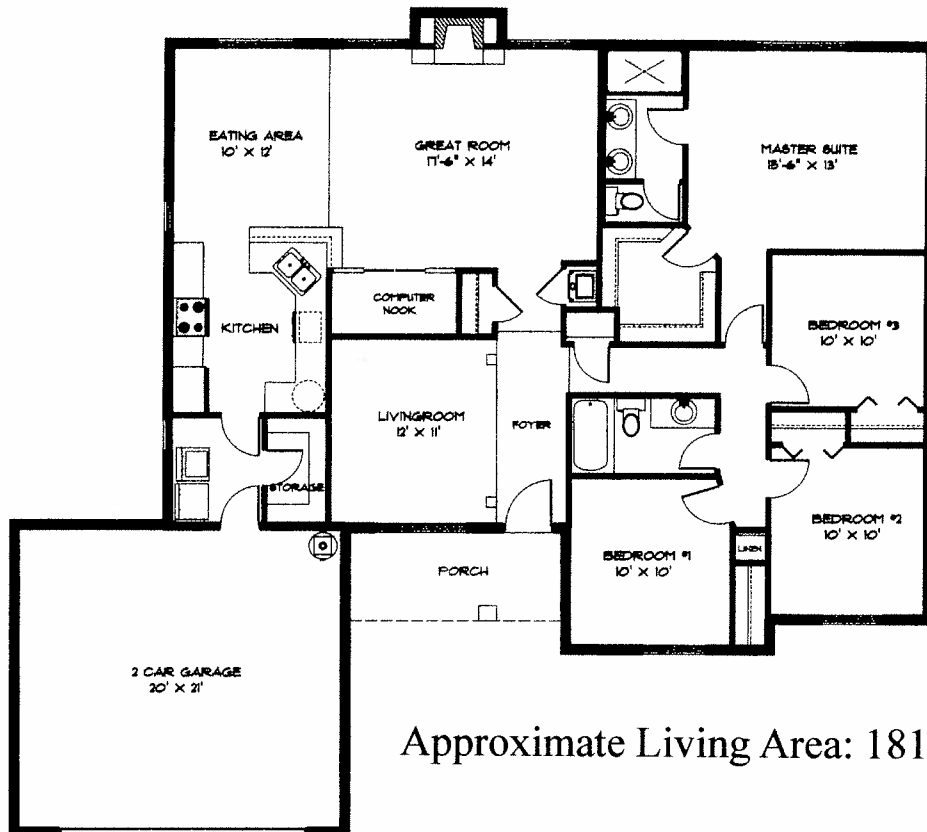

The SUNFLOWER At Meadow Ridge Ranch

Approximate Living Area: 1810 SF Area

This our best price plan, but look at what you get. 4 bedrooms and the master is large enough for a king size bed and two dressers. We give you the same openness of the kitchen, eating area, and great room as our more expensive homes. Other features include a computer nook or home office, laundry right off the kitchen with a large storage area, a propane fireplace and a formal living room.