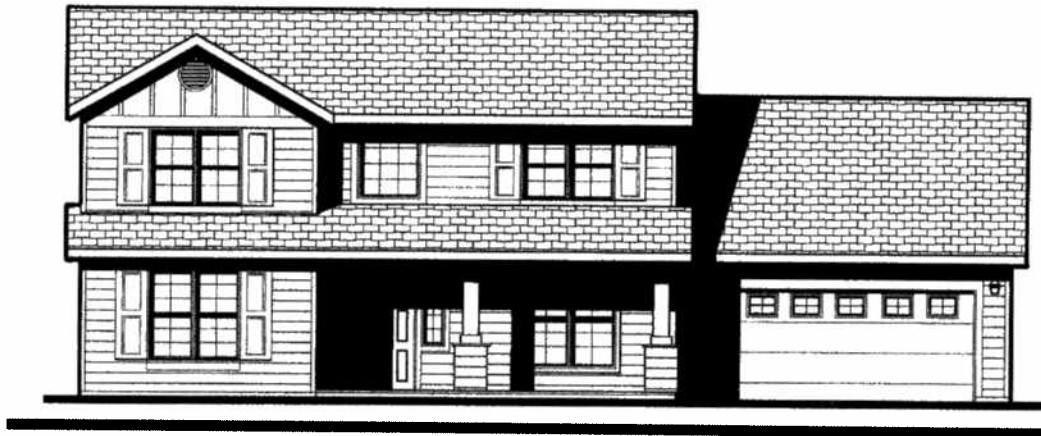

The SAGE At Meadow Ridge Ranch

**Approximate Living Area:
2260 SF with 286 SF Bonus**

This is our top of the line home. It offers an open plan on the main floor. It has 4 bedrooms all on the second floor plus a den on the main floor. The master bedroom is large enough for a king sized beds. Additional features include 9' ceilings, future bonus room over garage, walk in kitchen pantry with an extra additional storage room, upstairs laundry room, a propane fireplace, and a dramatic two story foyer.

**MEADOW
RIDGE**
Ranch

Prices, plans, dimensions, features, specifications, materials and availability of homes or communities are subject to change without notice or obligation. Illustrations are artist depictions only and may differ from completed homes.