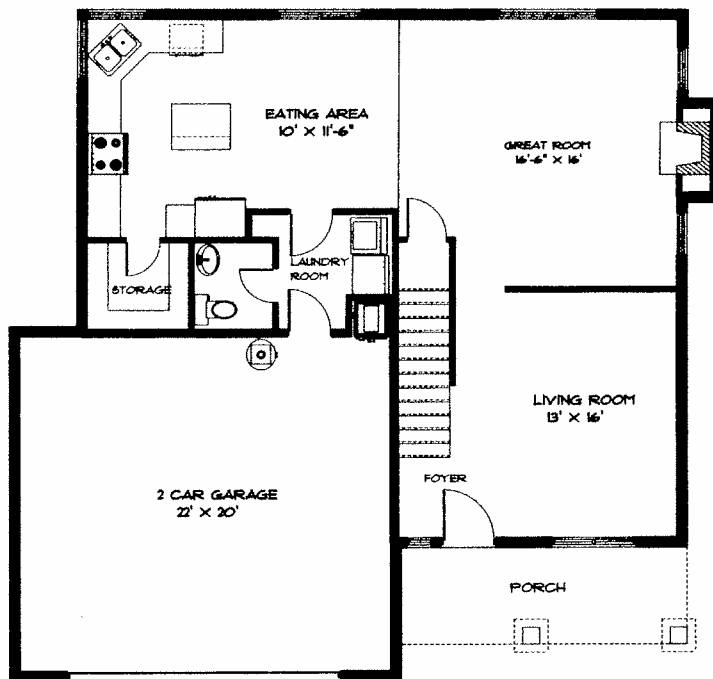

The ASTER At Meadow Ridge Ranch

Approximate Living Area: 2080 SF Area

This is our value plan. It will give you the most bang for your buck. A large master bedroom with 3 children's bedrooms and a large loft or 5th bedroom. The first floor has a large open floor plan with a country kitchen/eating area/great room combination. Other features are a walk-in pantry, propane fireplace and an island bar.

**MEADOW
RIDGE**
Ranch

Prices, plans, dimensions, features, specifications, materials and availability of homes or communities are subject to change without notice or obligation. Illustrations are artist depictions only and may differ from completed homes.