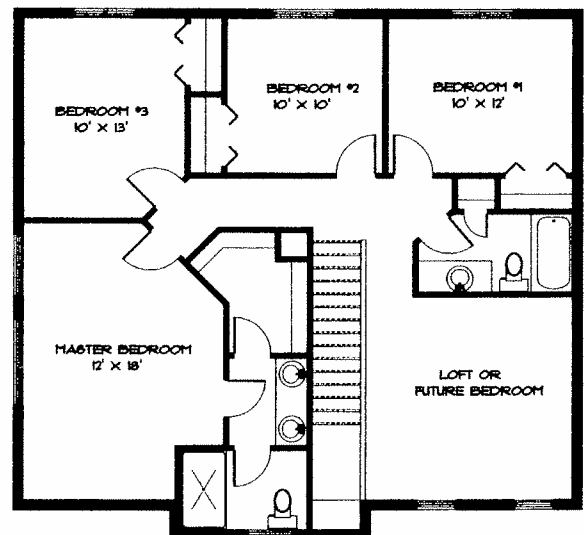

The ASTER At Meadow Ridge Ranch

Approximate Living Area: 2080 SF Area

This is our value plan. It will give you the most bang for your buck. A large master bedroom with 3 children's bedrooms and a large loft or 5th bedroom. The first floor has a large open floor plan with a country kitchen/eating area/great room combination. Other features are a walk-in pantry, propane fireplace and an island bar.